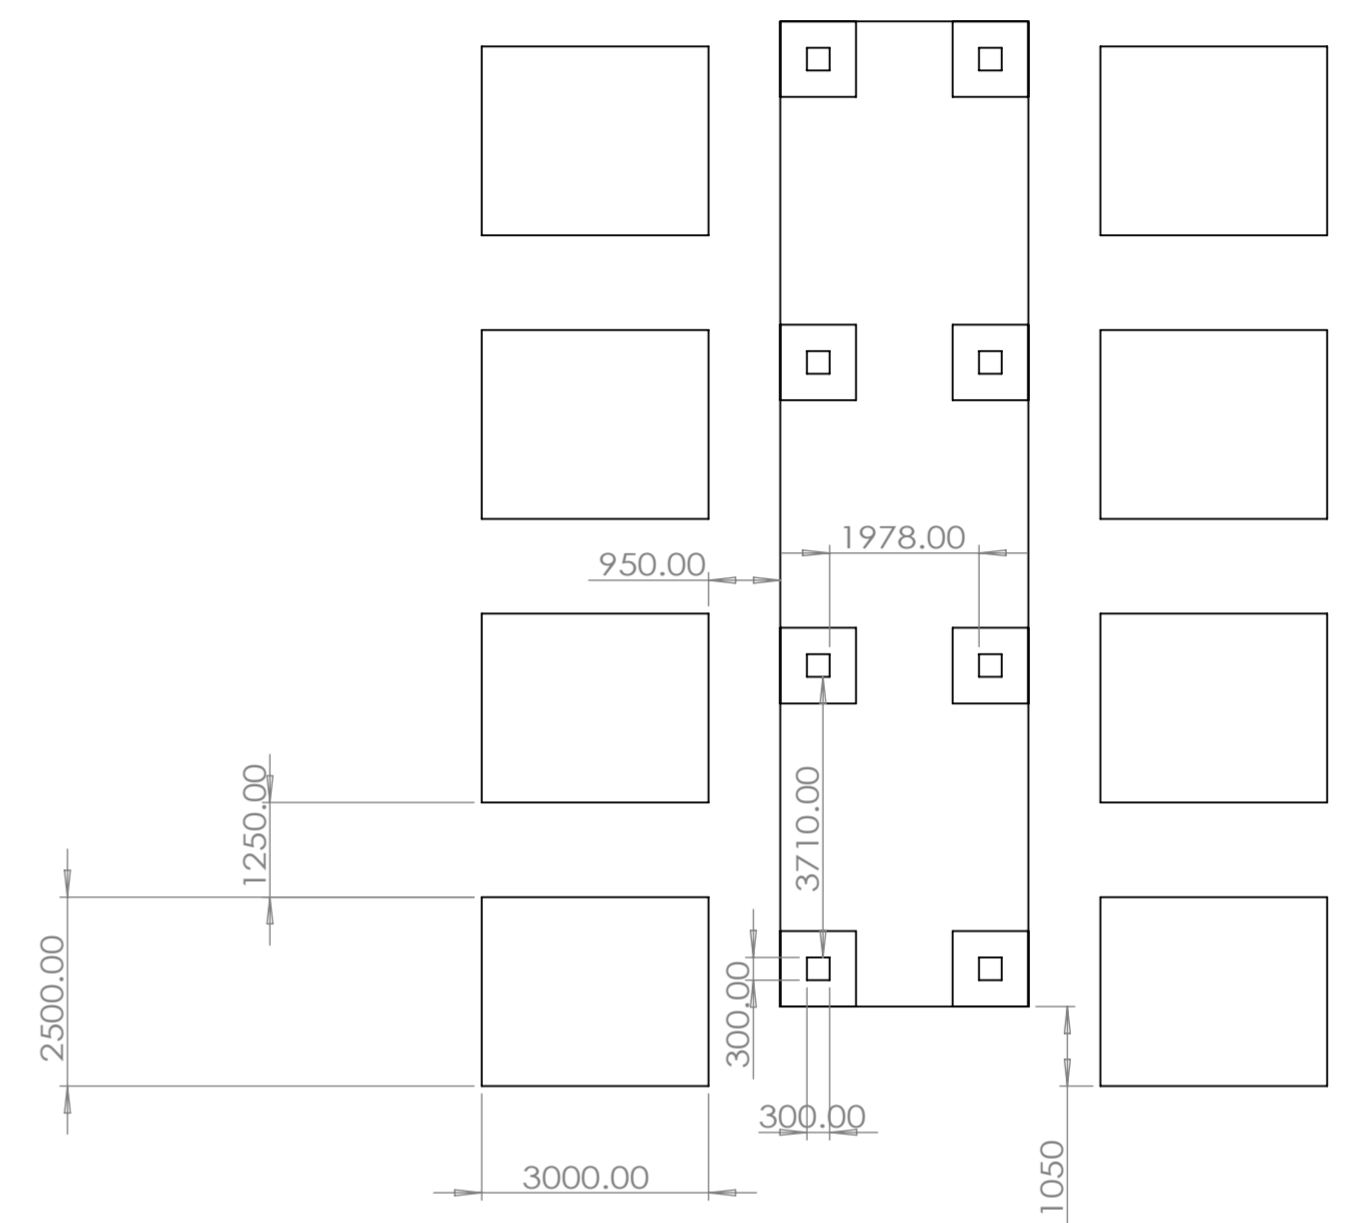

isometric

top

front

Ground

				Fog Hashing Pte. Ltd.	
				BC40Pro	
				A2	
				Ratio: 1:100	