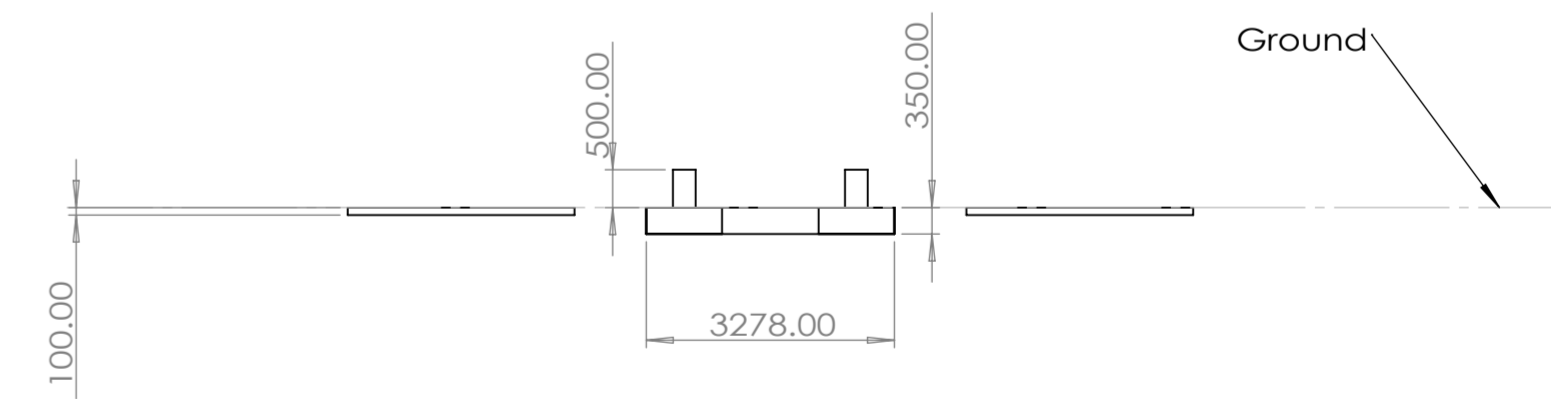

isometric

top

front

Ground

				Fog Hashing Pte. Ltd.	
				BC40Pro	
				A2	
				Ratio: 1:100	